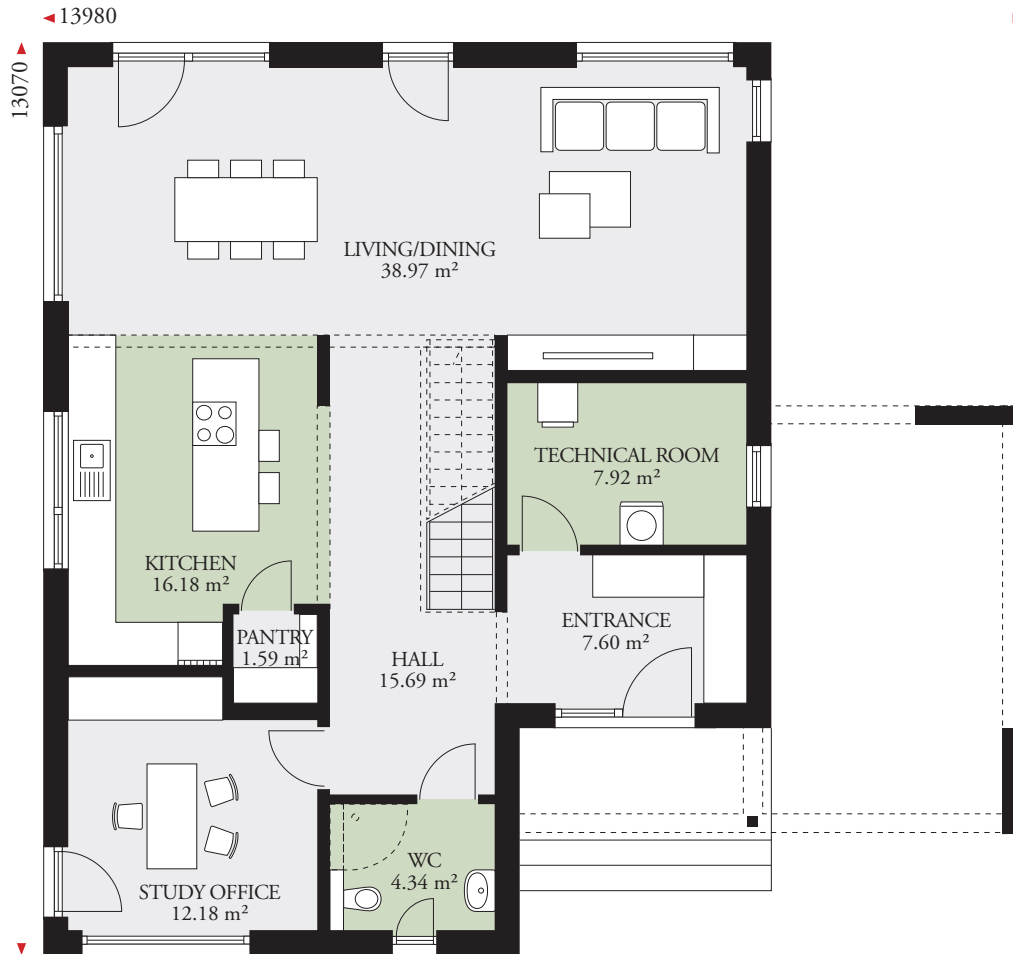

PARK 186E

197.23 m² (2,123 sq.ft.)

GROUND FLOOR AREA 108.76 m² (1,171 sq.ft.)

FIRST FLOOR AREA 88.47 m² (952 sq.ft.)