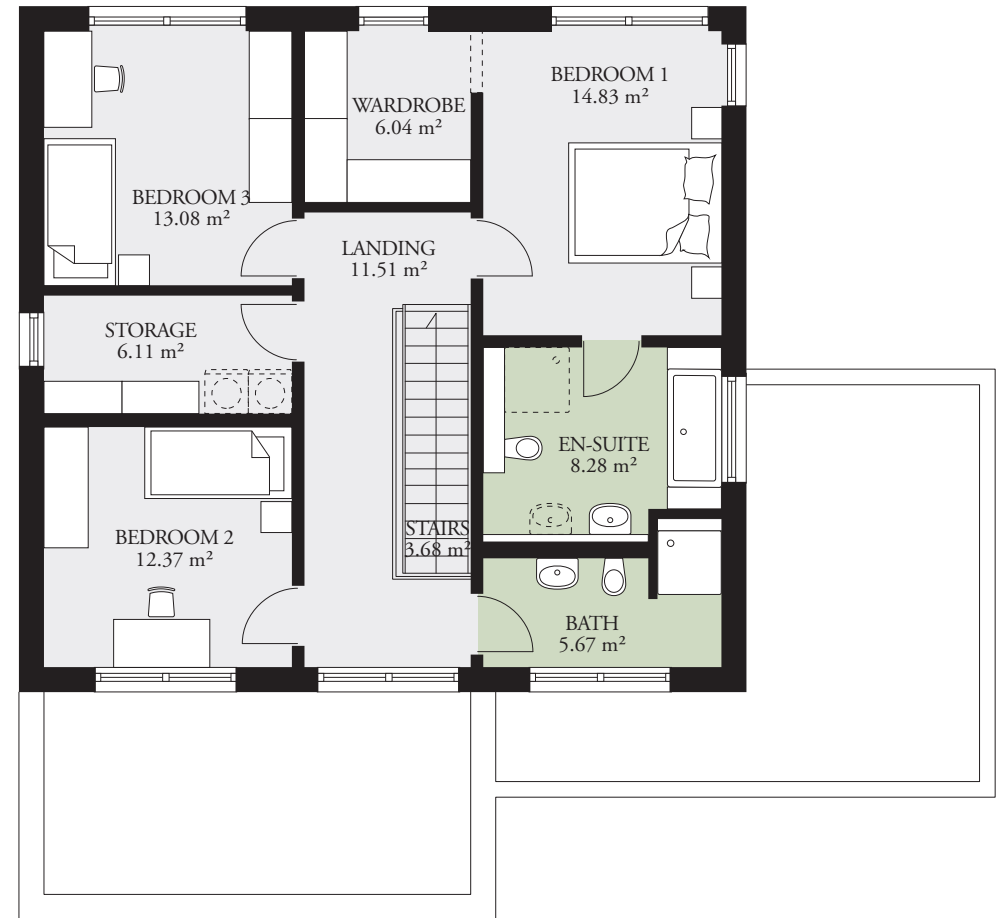

PARK 186E

197.23 m² (2,123 sq.ft.)

GROUND FLOOR AREA 108.76 m² (1,171 sq.ft.)

FIRST FLOOR AREA 88.47 m² (952 sq.ft.)