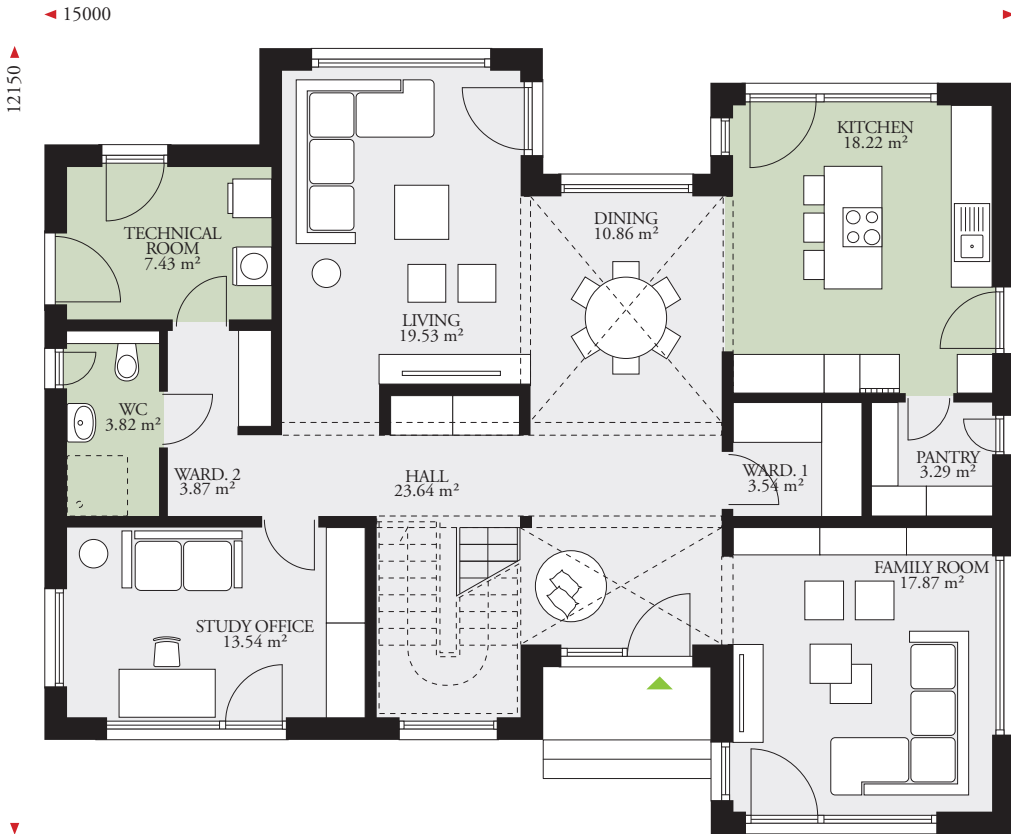

# PARK 236E 241.06 m<sup>2</sup> (2,595 sq.ft.)

GROUND FLOOR AREA 131.52 m<sup>2</sup> (1,416 sq.ft.)

FIRST FLOOR AREA 109.54 m<sup>2</sup> (1,179 sq.ft.)