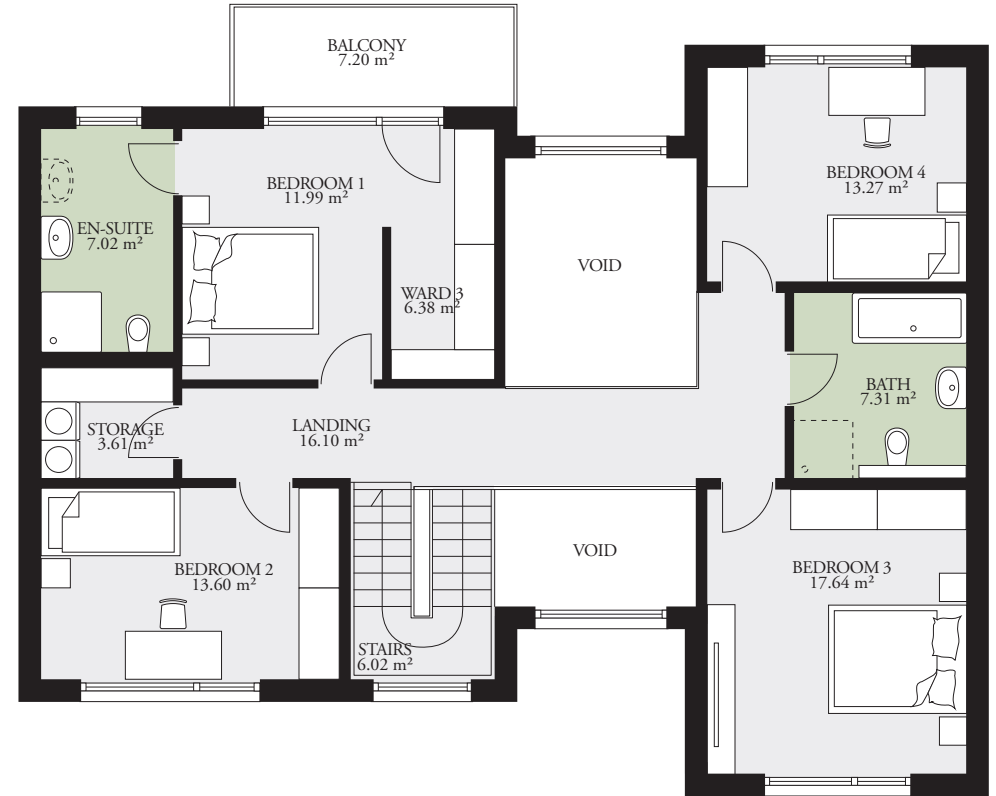

# PARK 236E 241.06 m<sup>2</sup> (2,595 sq.ft.)

GROUND FLOOR AREA 131.52 m<sup>2</sup> (1,416 sq.ft.)

FIRST FLOOR AREA 109.54 m<sup>2</sup> (1,179 sq.ft.)