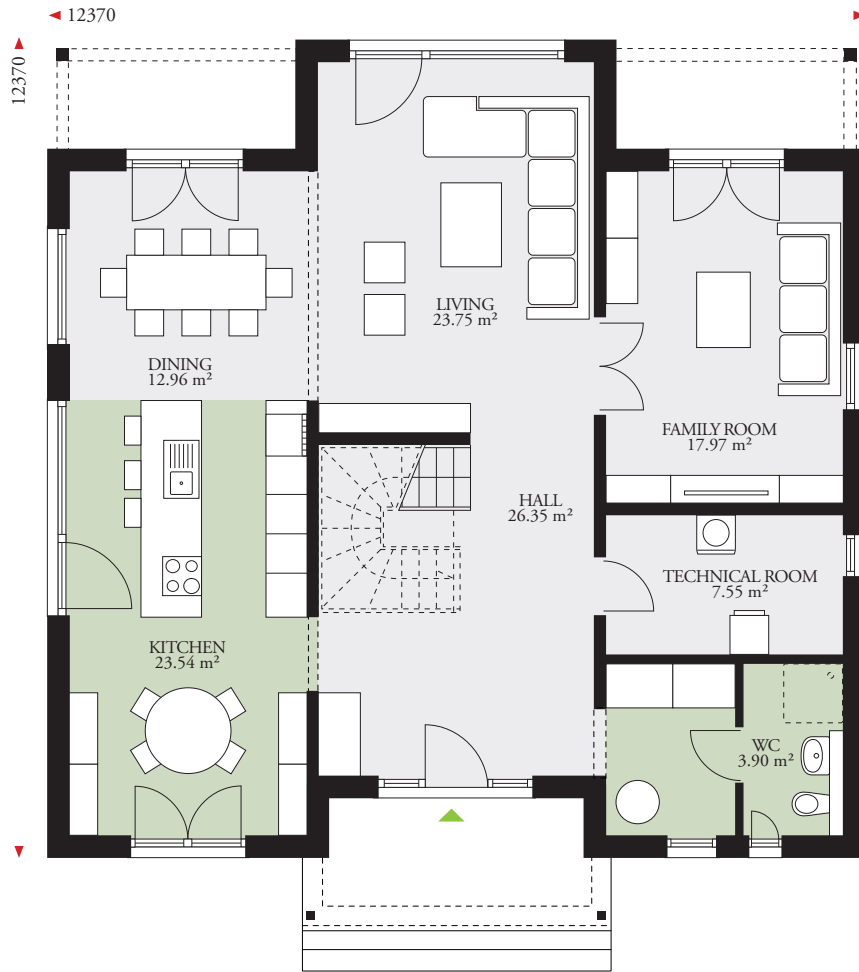

PLAZA 241E

239.37 m² (2,577 sq.ft.)

GROUND FLOOR AREA 119.98 m² (1,291 sq.ft.)

FIRST FLOOR AREA 119.39 m² (1,285 sq.ft.)