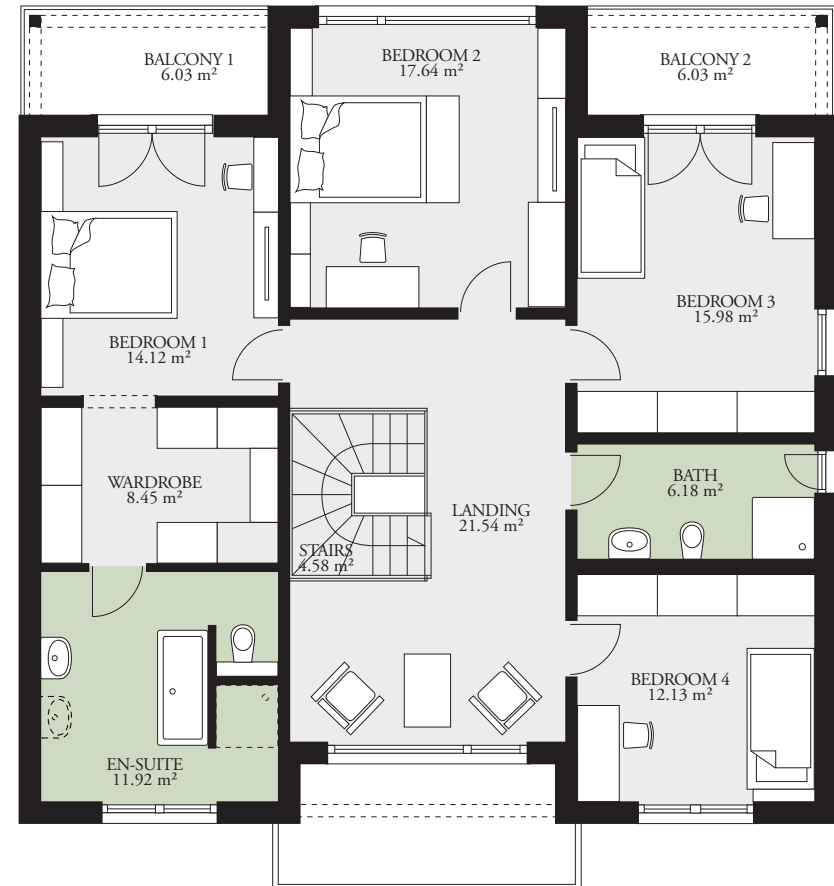

PLAZA 241E

239.37 m² (2,577 sq.ft.)

GROUND FLOOR AREA 119.98 m² (1,291 sq.ft.)

FIRST FLOOR AREA 119.39 m² (1,285 sq.ft.)