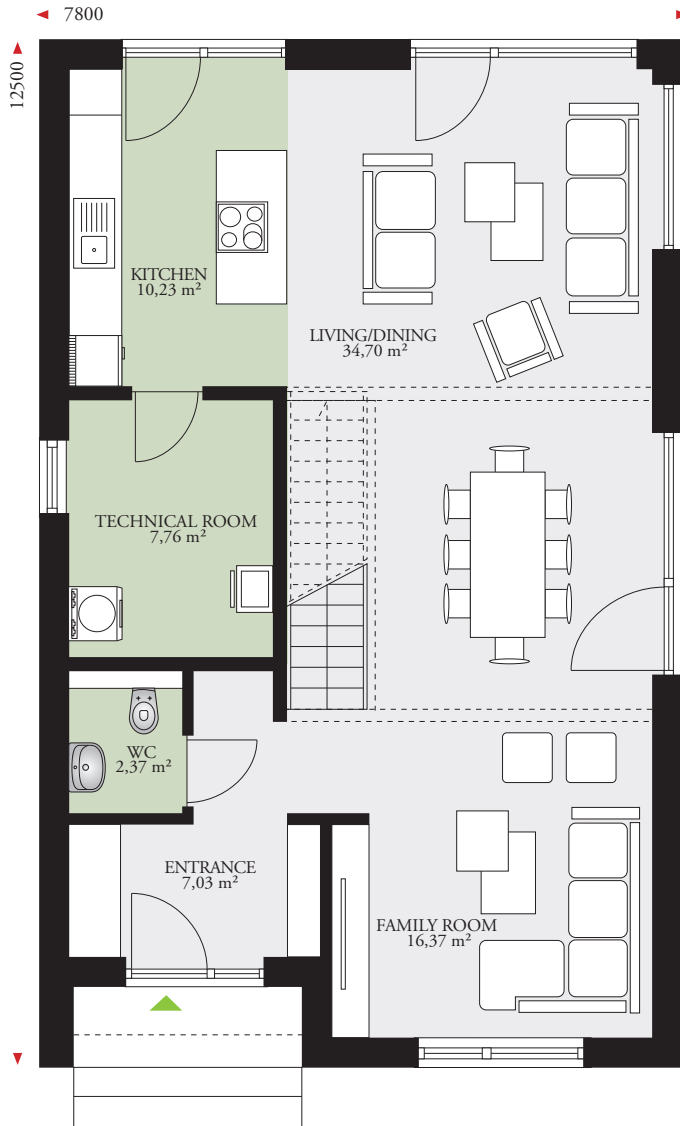

PARK 157E 164,39 m² (1769 sq. ft.)

GROUND FLOOR AREA 80,76 m² (869 sq. ft.)

FIRST FLOOR AREA 83,63 m² (900 sq. ft.)