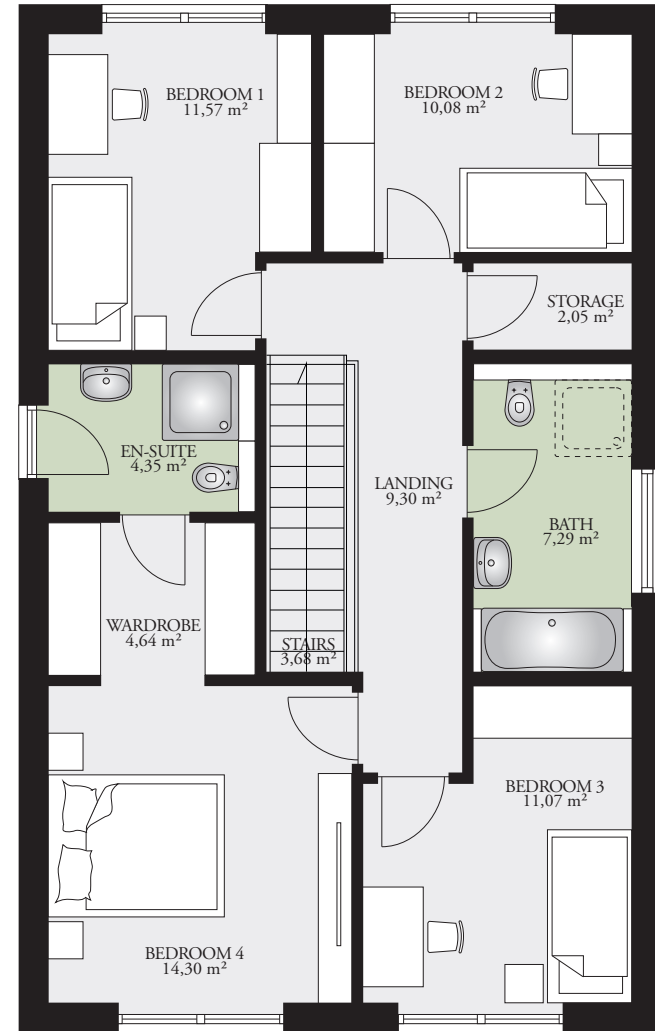

PARK 157E 164,39 m² (1769 sq. ft.)

GROUND FLOOR AREA 80,76 m² (869 sq. ft.)

FIRST FLOOR AREA 83,63 m² (900 sq. ft.)