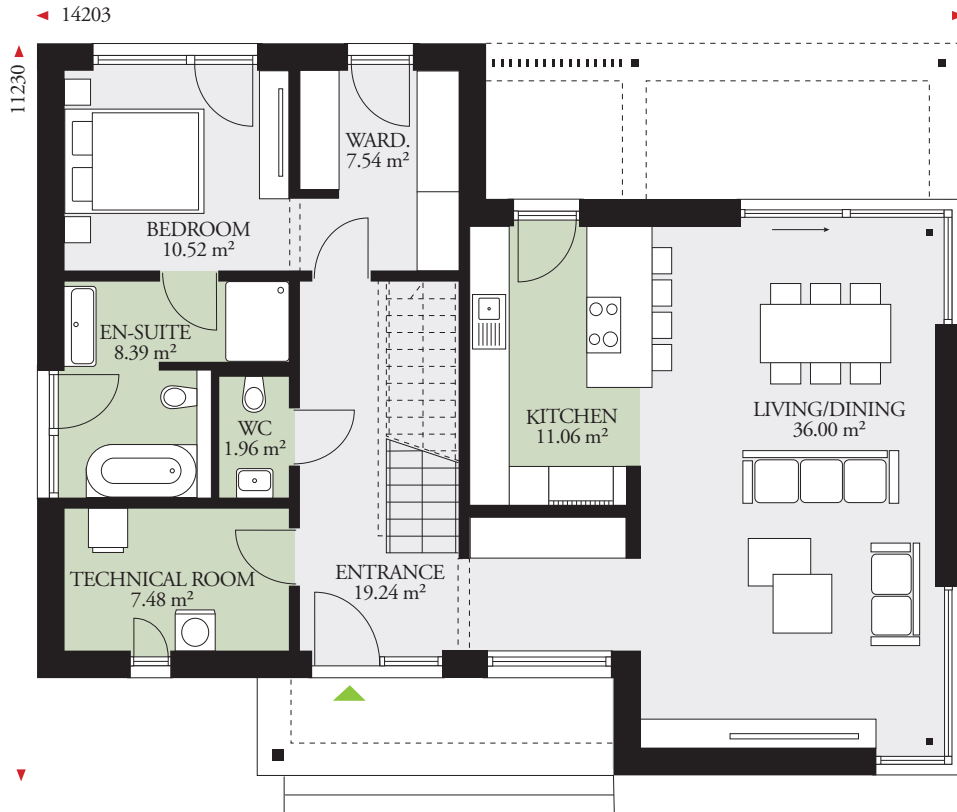

PARK 174S E

183.99 m² (1,981 sq.ft.)

GROUND FLOOR AREA 107.91 m² (1,162 sq.ft.)

FIRST FLOOR AREA 76.08 m² (819 sq.ft.)