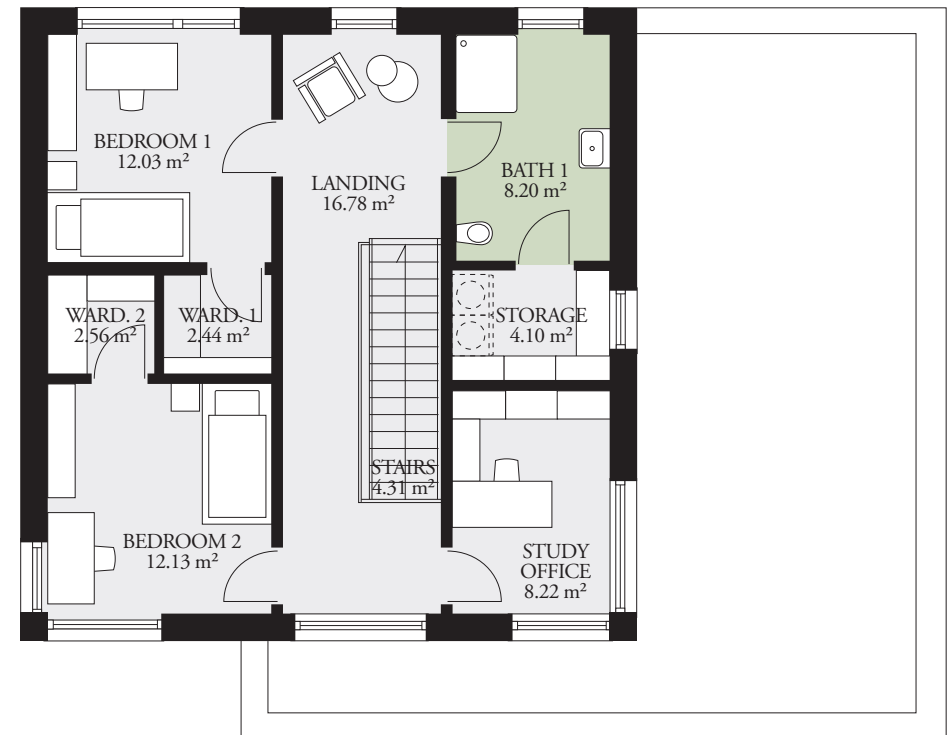

PARK 174S E

183.99 m² (1,981 sq.ft.)

GROUND FLOOR AREA 107.91 m² (1,162 sq.ft.)

FIRST FLOOR AREA 76.08 m² (819 sq.ft.)