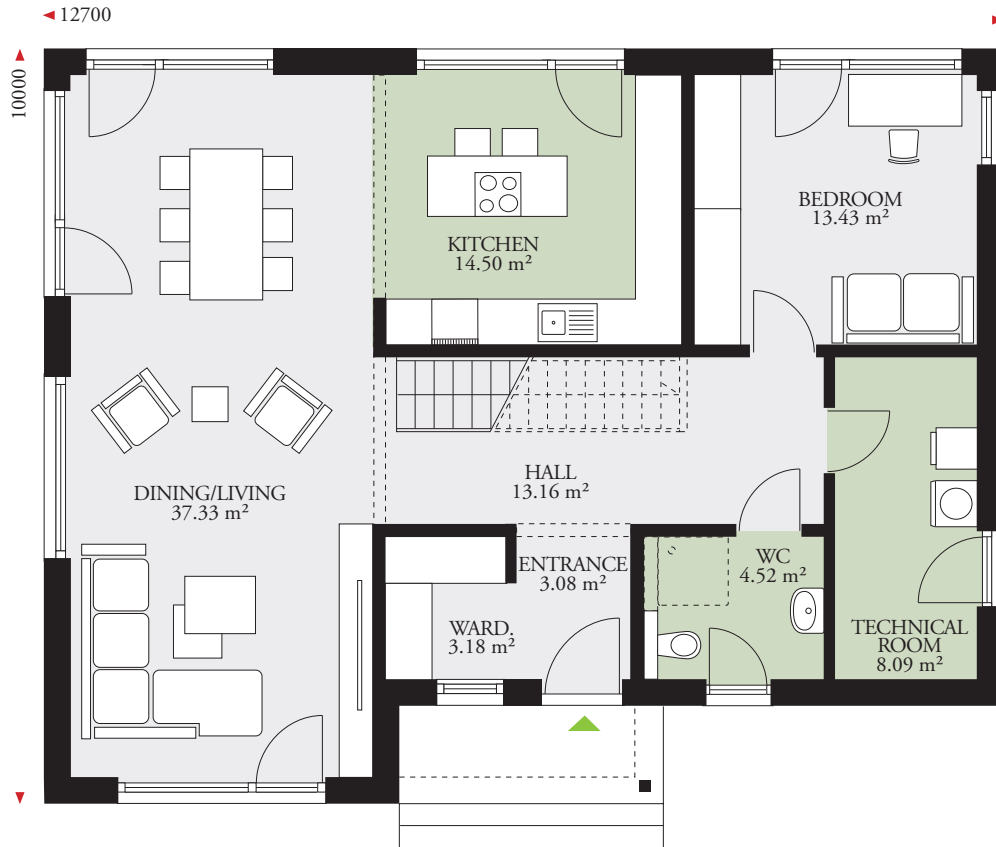

POINT 187E

197.24 m² (2,074 sq.ft.)

GROUND FLOOR AREA 101.41 m² (1,092 sq.ft.)

FIRST FLOOR AREA 95.83 m² (982 sq.ft.)