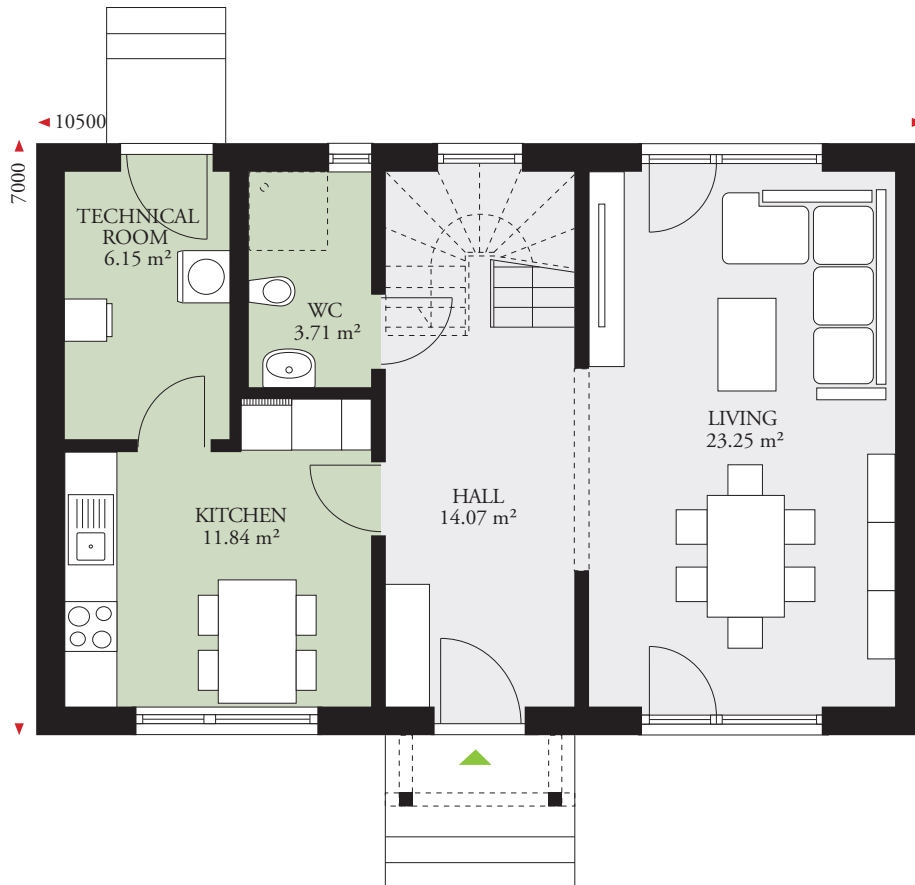

POINT 117E

123.58 m² (1,330 sq.ft.)

GROUND FLOOR AREA 61.90 m² (666 sq.ft.)

FIRST FLOOR AREA 61.68 m² (664 sq.ft.)