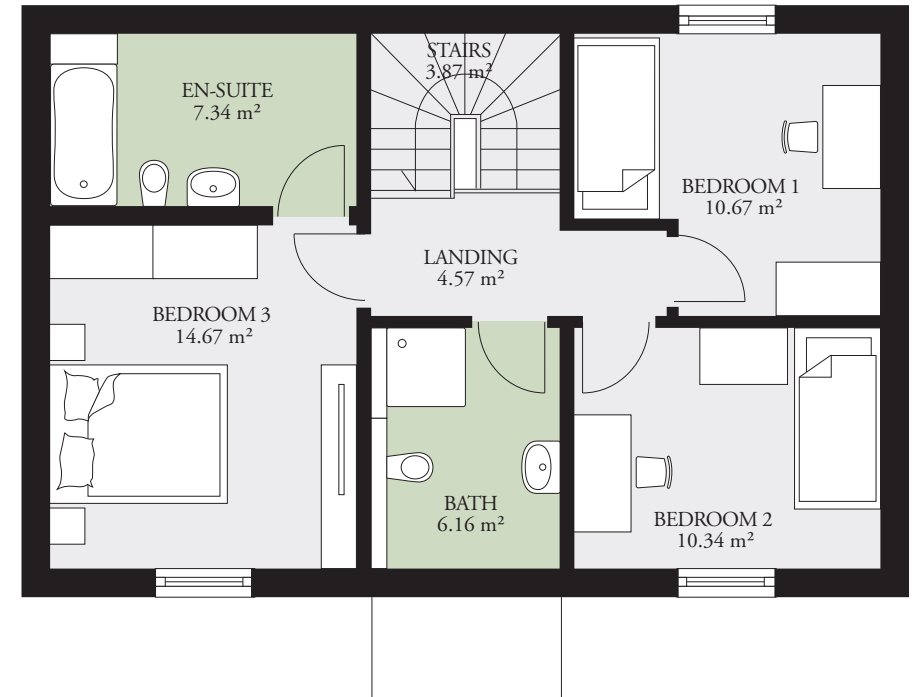

POINT 117E

123.58 m² (1,330 sq.ft.)

GROUND FLOOR AREA 61.90 m² (666 sq.ft.)

FIRST FLOOR AREA 61.68 m² (664 sq.ft.)