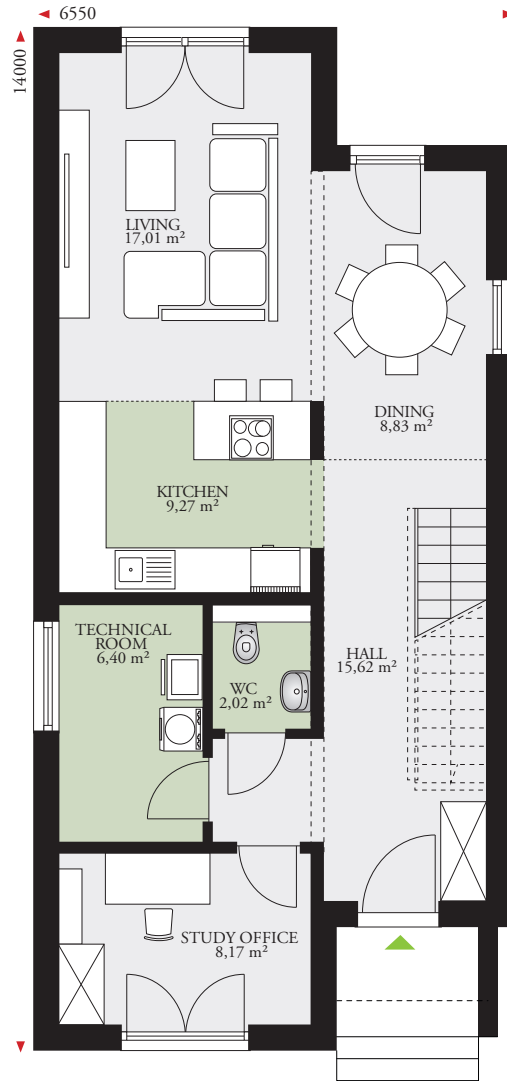

PARK 133E CUBE

139,78 m² (1505 sq. ft))

Ground floor area: 70,08 m² (754 sq. ft)

First floor area: 69,70 m² (750 sq. ft)