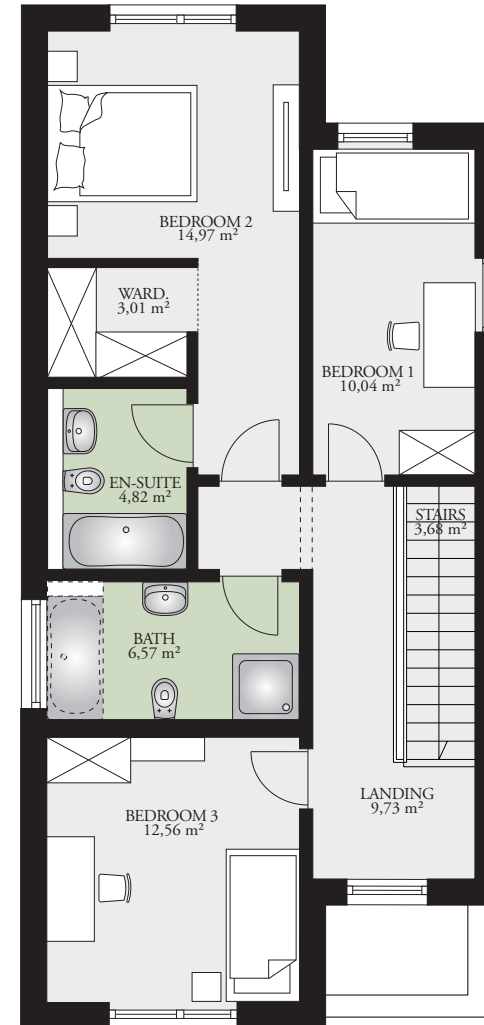

PARK 133E CUBE

139,78 m² (1505 sq. ft))

Ground floor area: 70,08 m² (754 sq. ft)

First floor area: 69,70 m² (750 sq. ft)